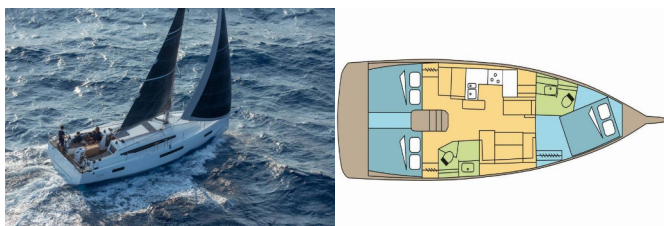

# SUN ODYSSEY 410

SIPSI (2023)

BRAIN Yachting or type unknown

**BRAIN Yachting • Neubaugasse 43/4 • 1070 Vienna • Austria**

Phone: +43 1 435 0804

E-mail: [relax@brain-yachting.com](mailto:relax@brain-yachting.com)

Web: [www.brain-yachting.com](http://www.brain-yachting.com)

|                        |  |
|------------------------|--|
| <b>Yacht Base</b>      | BVI, Hodge's Creek Marina,<br>British Virgin Islands |
| <b>Yacht ID</b>        | 3719   |
| <b>Yacht Brands</b>    | Jeanneau   |
| <b>Yacht Name</b>      | SIPSI  |
| <b>Production Year</b> | 2023   |
| <b>Length</b>          | 12.35 M  |
| <b>Cabins</b>          | 3  |
| <b>Berths</b>          | 6  |
| <b>Max Persons</b>     | 6  |
| <b>WC</b>              | 2  |

**DECK:** Bimini top, Cockpit table, Cockpit/stern, outside shower, Dinghy, Electric anchor windlass, Outboard engine

**ENTERTAINMENT:** Indoor speakers, Outdoor speakers, Radio, USB, Bluetooth

**GALLEY:** Hot water, Kitchen utensils (Galley equipment, cutlery), Oven, Refrigerator, Stove