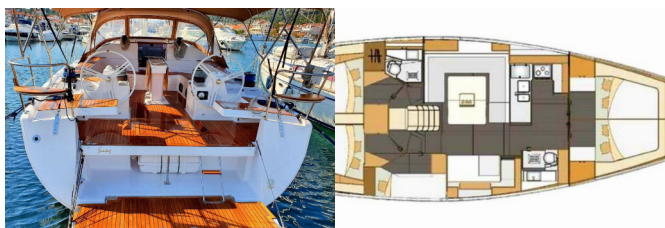

Web: [www.brain-yachting.com](http://www.brain-yachting.com)

<b>Yacht Base</b>	Marina Kornati, Biograd, Croatia
<b>Yacht ID</b>	3682
<b>Yacht Brands</b>	Elan Marine
<b>Yacht Name</b>	Suzy
<b>Production Year</b>	2019
<b>Length</b>	15.20 M
<b>Cabins</b>	5
<b>Berths</b>	10 + 2
<b>WC</b>	2

**COMFORT:** Cockpit cushions

**DECK:** Anchor chain counter, Anchor winch remote control, Anchor with chain, Bathing platform, Bimini top, Cockpit fridge, Cockpit table, Cockpit/stern, outside shower, Dinghy, Electric anchor windlass, Outdoor Lighting Control, Rail openings both sides, Spare anchor (Reserve, Auxiliary anchor), Sprayhood