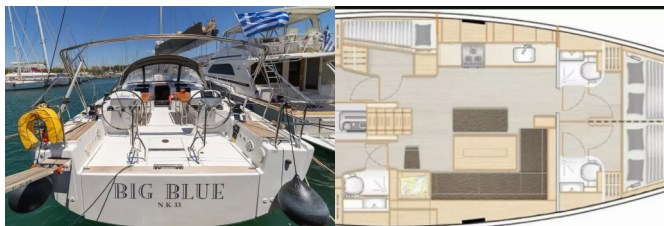

HANSE 508

Big Blue (2020)

BRAIN Yachting or type unknown

BRAIN Yachting • Neubaugasse 43/4 • 1070 Vienna • Austria

Phone: +43 1 435 0804

E-mail: relax@brain-yachting.com

Web: www.brain-yachting.com

| | |
|------------------------|----------------------------------|
| Yacht Base | Athens, Alimos Marina, Greece |
| Yacht ID | 3681 |
| Yacht Brands | Hanse Yachts |
| Yacht Name | Big Blue |
| Production Year | 2020 |
| Length | 15.55 M |
| Cabins | 5 + 1 |
| Berths | 10 + 2 |
| Max Persons | 12 |
| WC | 3 + 1 |