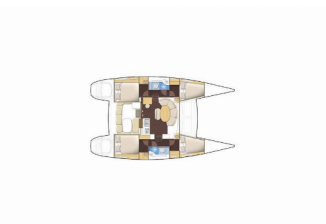

Yacht Base	Palairos, Greece
Yacht ID	3649
Yacht Brands	Lagoon
Yacht Name	Chrysa
Production Year	2017
Length	11.55 M
Cabins	4
Berths	8 + 2
Max Persons	10
WC	2

COMFORT: Cockpit cushions

DECK: Anchor, Bimini top, Cockpit/stern, outside shower, Deck brush, Dinghy, Electric anchor windlass, Fenders, Plastic bucket, Sprayhood