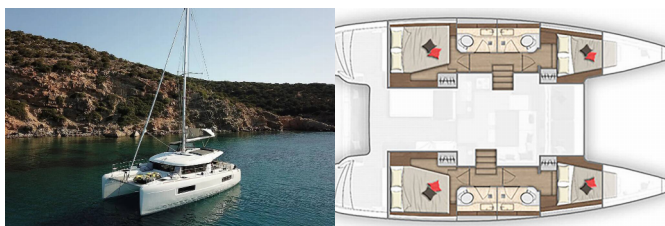

Yacht Base	Athens, Alimos Marina, Greece
Yacht ID	3648
Yacht Brands	Lagoon
Yacht Name	Catalina
Production Year	2020
Length	11.74 M
Cabins	4 + 2
Berths	8 + 2
Max Persons	10
WC	4

COMFORT: Cockpit cushions