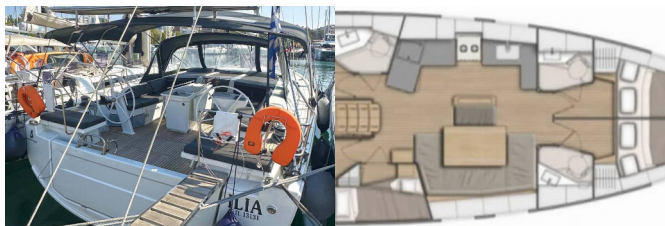

Web: [www.brain-yachting.com](http://www.brain-yachting.com)

<b>Yacht Base</b>	Athens, Alimos Marina, Greece
<b>Yacht ID</b>	3646
<b>Yacht Brands</b>	Beneteau
<b>Yacht Name</b>	Ilia
<b>Production Year</b>	2022
<b>Length</b>	14.60 M
<b>Cabins</b>	5
<b>Berths</b>	10
<b>Max Persons</b>	10
<b>WC</b>	3

**COMFORT:** Cockpit cushions

**DECK:** Anchor, Bimini top, Cockpit/stern, outside shower, Deck brush, Dinghy, Electric anchor windlass, Fenders, Folding cockpit table, Plastic bucket, Sprayhood

**ENTERTAINMENT:** Fusion radio, Outdoor speakers, USB