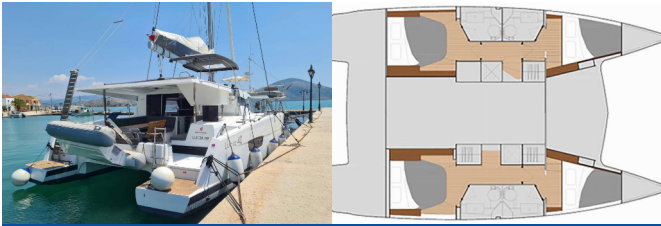

Web: [www.brain-yachting.com](http://www.brain-yachting.com)

<b>Yacht Base</b>	Lefkas, D-Marin, Greece
<b>Yacht ID</b>	3635
<b>Yacht Brands</b>	Fountaine Pajot
<b>Yacht Name</b>	Lucia 69
<b>Production Year</b>	2020
<b>Length</b>	11.73 M
<b>Cabins</b>	4
<b>Berths</b>	8 + 2
<b>Max Persons</b>	10
<b>WC</b>	4

**COMFORT:** Cockpit cushions

**DECK:** Anchor, Bimini top, Cockpit/stern, outside shower, Deck brush, Dinghy, Electric anchor windlass, Fenders, Plastic bucket, Sprayhood

**ENTERTAINMENT:** Fusion radio, Outdoor speakers, USB