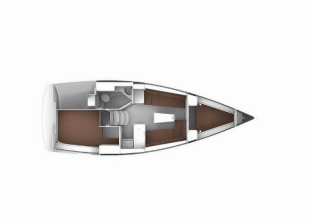

# BAVARIA CRUISER 33

Salsa (2016)

[BRAIN Yachting](#) or type unknown

**BRAIN Yachting • Neubaugasse 43/4 • 1070 Vienna • Austria**

Phone: +43 1 435 0804

E-mail: [relax@brain-yachting.com](mailto:relax@brain-yachting.com)

Web: [www.brain-yachting.com](http://www.brain-yachting.com)

<b>Yacht Base</b>	Marina Zadar (ex. Tankeromerc), Croatia
<b>Yacht ID</b>	360
<b>Yacht Brands</b>	Bavaria
<b>Yacht Name</b>	Salsa
<b>Production Year</b>	2016
<b>Length</b>	9.99 M
<b>Cabins</b>	2
<b>Berths</b>	4 + 2
<b>Max Persons</b>	6
<b>WC</b>	1

**COMFORT:** Bed linen, Blankets, Cockpit cushions, Pillows

**DECK:** Anchor Jambo, Anchor swivel, Bathing platform, Bimini top, Black ball, Black conus, Boat hook, Bosun's chair (Safe seat) (boatswain's chair), Canister for water, Cockpit table, Cockpit/stern, outside shower, Dinghy, Dinghy (byboat) pump, Electric anchor windlass, Fenders, Gangway, Hawser, Impeller, V-belt, oilfilter, Jerry cans for fuel, Main anchor, Mooring ropes, Plastic bucket, Repair box for dinghy, Round/globular fender, Spare anchor (Reserve, Auxiliary anchor), Spotlight / Headlights, Sprayhood, Spring line, Teak cockpit, Water hose