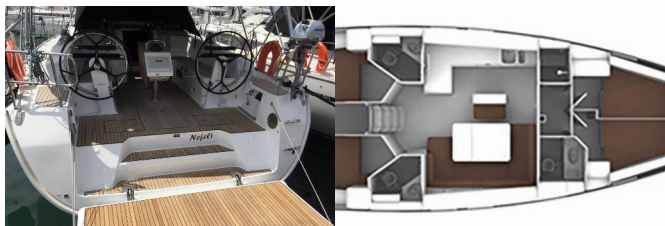

Web: [www.brain-yachting.com](http://www.brain-yachting.com)

<b>Yacht Base</b>	Skiathos, Greece
<b>Yacht ID</b>	3487
<b>Yacht Brands</b>	Bavaria
<b>Yacht Name</b>	Nefeli
<b>Production Year</b>	2021
<b>Length</b>	14.27 M
<b>Cabins</b>	4
<b>Berths</b>	8 + 1
<b>Max Persons</b>	9
<b>WC</b>	3

**COMFORT:** Cockpit cushions

**DECK:** Anchor, Bimini top, Cockpit/stern, outside shower, Deck brush, Dinghy, Electric anchor windlass, Fenders, Folding cockpit table, Plastic bucket, Sprayhood

**ENTERTAINMENT:** Fusion radio, Outdoor speakers, TV, USB