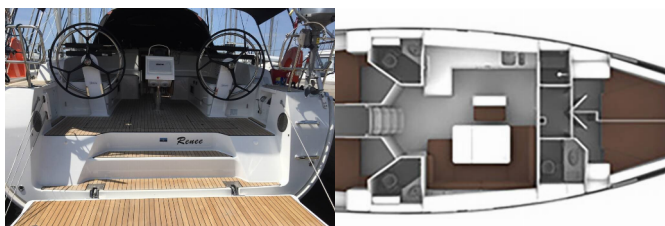

BAVARIA CRUISER 46

Renee (2021)

BRAIN Yachting or type unknown

BRAIN Yachting • Neubaugasse 43/4 • 1070 Vienna • Austria

Phone: +43 1 435 0804

E-mail: relax@brain-yachting.com

Web: www.brain-yachting.com

Yacht Base	Skiathos, Greece
Yacht ID	3486
Yacht Brands	Bavaria
Yacht Name	Renee
Production Year	2021
Length	14.27 M
Cabins	4
Berths	8 + 1
Max Persons	9
WC	3

COMFORT: Cockpit cushions

DECK: Anchor, Bimini top, Cockpit/stern, outside shower, Deck brush, Dinghy, Electric anchor windlass, Fenders, Folding cockpit table, Plastic bucket, Sprayhood

ENTERTAINMENT: Fusion radio, Outdoor speakers, TV, USB