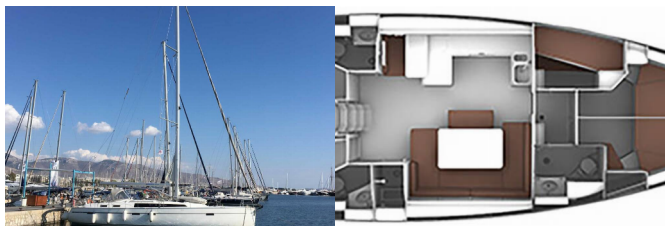

Yacht Base	Volos, Greece
Yacht ID	3484
Yacht Brands	Bavaria
Yacht Name	Nata
Production Year	2015
Length	15.59 M
Cabins	5
Berths	10
Max Persons	10
WC	3

COMFORT: Cockpit cushions

DECK: Anchor, Bimini top, Cockpit/stern, outside shower, Deck brush, Dinghy, Electric anchor windlass, Fenders, Folding cockpit table, Outboard engine, Plastic bucket, Sprayhood, Teak cockpit