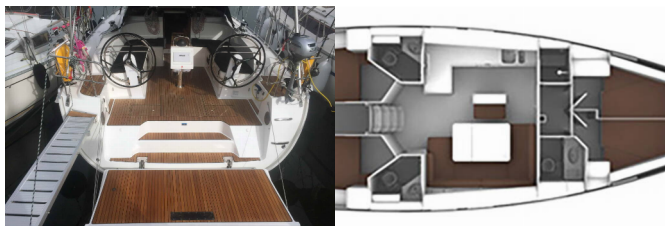

Web: [www.brain-yachting.com](http://www.brain-yachting.com)

<b>Yacht Base</b>	Skiathos, Greece
<b>Yacht ID</b>	3483
<b>Yacht Brands</b>	Bavaria
<b>Yacht Name</b>	Irene
<b>Production Year</b>	2020
<b>Length</b>	14.27 M
<b>Cabins</b>	4
<b>Berths</b>	8 + 1
<b>Max Persons</b>	9
<b>WC</b>	3

**COMFORT:** Cockpit cushions

**DECK:** Anchor, Bimini top, Cockpit/stern, outside shower, Deck brush, Dinghy, Electric anchor windlass, Fenders, Folding cockpit table, Plastic bucket, Sprayhood

**ENTERTAINMENT:** Fusion radio, Outdoor speakers, TV, USB