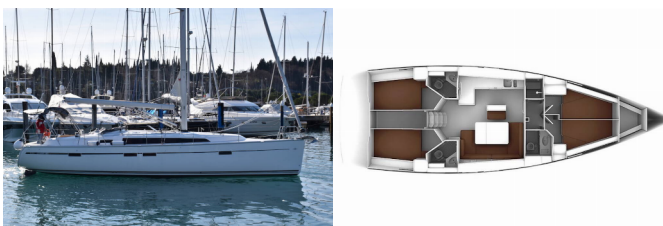

BAVARIA CRUISER 46

Malbec (2016)

BRAIN Yachting or type unknown

BRAIN Yachting • Neubaugasse 43/4 • 1070 Vienna • Austria

Phone: +43 1 435 0804

E-mail: relax@brain-yachting.com

Web: www.brain-yachting.com

Yacht Base	Trogir, Yachtclub Seget (Marina Baotić), Croatia
Yacht ID	347
Yacht Brands	Bavaria
Yacht Name	Malbec
Production Year	2016
Length	14.27 M
Cabins	4
Berths	8 + 1
Max Persons	9
WC	3

COMFORT: Bed linen

DECK: Anchor with chain, Bilge pump - Mechanic, Bimini top, Boat hook, Bosun's chair (Safe seat) (boatswain's chair), Canister for water, Cockpit table, Cockpit/stern, outside shower, Deck brush, Dinghy, Dinghy (byboat) pump, Electric anchor windlass, Fenders, Gangway, Impeller, V-belt, oilfilter, Jerry cans for diesel, Mooring ropes, Round/globular fender, Spare anchor (Reserve, Auxiliary anchor), Sprayhood, Water hose, Winch handles