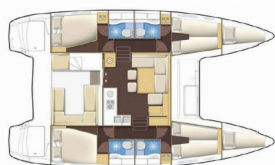

Yacht Base	Marina Mandalina, Sibenik, Croatia
Yacht ID	3373
Yacht Brands	Lagoon
Yacht Name	Miss Moneypenny
Production Year	2016
Length	11.97 M
Cabins	4 + 2
Berths	8 + 2 + 2
Max Persons	12
WC	4

COMFORT: Cockpit cushions

DECK: Anchor line, Anchor swivel, Bimini top, Black ball, Black conus, Boat hook, Bosun's chair (Safe seat) (boatswain's chair), Chairs, Cockpit full tent, Cockpit table with light, Cockpit/stern, outside shower, Davit, Dinghy, Dinghy (byboat) pump, Electric anchor windlass, Fenders, Gangway, Impeller, V-belt, oilfilter, Main anchor, Mooring ropes, Plastic bucket, Repair box for dinghy, Round/globular fender, Spare anchor (Reserve, Auxiliary anchor), Spotlight / Headlights, Sprayhood, Spring line, Teak cockpit, Water hose