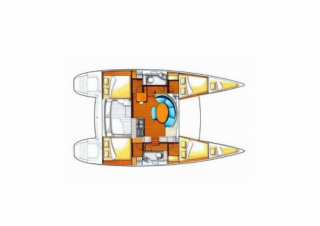

LAGOON 380 S2

Phoenix (2009)

BRAIN Yachting or type unknown

BRAIN Yachting • Neubaugasse 43/4 • 1070 Vienna • Austria

Phone: +43 1 435 0804

E-mail: relax@brain-yachting.com

Web: www.brain-yachting.com

Yacht Base	Marina Zadar (ex. Tankercomerc), Croatia
Yacht ID	337
Yacht Brands	Lagoon
Yacht Name	Phoenix
Production Year	2009
Length	11.55 M
Cabins	4 + 2
Berths	8 + 2
Max Persons	10
WC	2

COMFORT: Bed linen, Cockpit cushions

DECK: Anchor line, Anchor swivel, Bimini top, Black ball, Black conus, Boat hook, Bosun's chair (Safe seat) (boatswain's chair), Canister for water, Cockpit table with light, Cockpit/stern, outside shower, Davit, Dinghy, Dinghy (byboat) pump, Electric anchor windlass, Fenders, Gangway, Hawser, Impeller, V-belt, oilfilter, Jerry cans for diesel, Main anchor, Mooring ropes, Plastic bucket, Repair box for dinghy, Spare anchor (Reserve, Auxiliary anchor), Spotlight / Headlights, Sprayhood, Spring line, Water hose