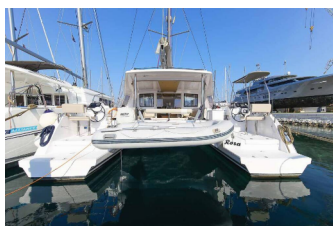

Yacht Base	Trogir, Marina Trogir (ex.SCT), Croatia
Yacht ID	336
Yacht Brands	Nautitech
Yacht Name	Rosa
Production Year	2015
Length	11.98 M
Cabins	4 + 2
Berths	8 + 2
Max Persons	10
WC	2

COMFORT: Bed linen, Cockpit cushions

DECK: Anchor line, Anchor swivel, Bimini top, Black ball, Black conus, Boat hook, Bosun's chair (Safe seat) (boatswain's chair), Canister for water, Chairs, Cockpit full tent, Cockpit table with light, Cockpit/stern, outside shower, Dinghy, Dinghy (byboat) pump, Electric anchor windlass, Fenders, Gangway, Hawser, Impeller, V-belt, oilfilter, Jerry cans for diesel, Main anchor, Mooring ropes, Plastic bucket, Repair box for dinghy, Round/globular fender, Spare anchor (Reserve, Auxiliary anchor), Spotlight / Headlights, Spring line, Teak cockpit, Water hose

SAILS: Electric genoa winch, Electric halyard winch, Electric winch, Gennaker-device, Lazy bag, Lazy jacks

YACHT ELECTRICS: Batteries, Battery charger, Battery storage system, Generator, Heating, Inverter, Shore connection 220 V, Solar panels