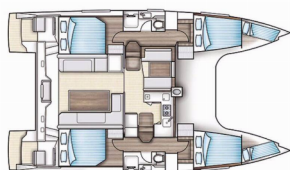

Yacht Base	Trogir, Marina Trogir (ex.SCT), Croatia
Yacht ID	336
Yacht Brands	Nautitech
Yacht Name	Rosa
Production Year	2015
Length	11.98 M
Cabins	4 + 2
Berths	8 + 2
Max Persons	10
WC	2

COMFORT: Bed linen, Cockpit cushions

DECK: Anchor line, Anchor swivel, Bimini top, Black ball, Black conus, Boat hook, Bosun's chair (Safe seat) (boatswain's chair), Canister for water, Chairs, Cockpit full tent, Cockpit table with light, Cockpit/stern, outside shower, Dinghy, Dinghy (byboat) pump, Electric anchor windlass, Fenders, Gangway, Hawser, Impeller, V-belt, oilfilter, Jerry cans for diesel, Main anchor, Mooring ropes, Plastic bucket, Repair box for dinghy, Round/globular fender, Spare anchor (Reserve, Auxiliary anchor), Spotlight / Headlights, Spring line, Teak cockpit, Water hose