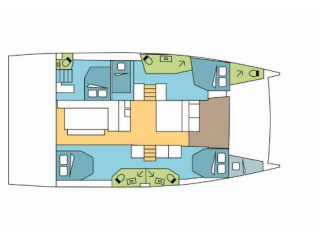

Yacht Base	BVI, Hodge's Creek Marina, British Virgin Islands
Yacht ID	3340
Yacht Brands	Catana
Yacht Name	STELLA MARIS II
Production Year	2023
Length	14.28 M
Cabins	5 + 1
Berths	10 + 1
Max Persons	11
WC	4 + 1

COMFORT: Cockpit seat cushions with backrest, Mosquito nets

DECK: Bimini top, Chain counter on helm station, Cockpit/stern, outside shower, Davit, Dinghy, Electric anchor windlass, Fly sunbathing area, Flybridge, Forward cockpit, Grill/Barbecue/Plancha, Outboard engine, Swimming ladder, Teak cockpit

ENTERTAINMENT: Fusion radio

GALLEY: Microwave, Oven

INTERIOR: Electric fans in cabins, Electric toilet, Indirect lighting in cabins and salon, LED lights

NAVIGATION: Autopilot, Compass, GPS chart plotter