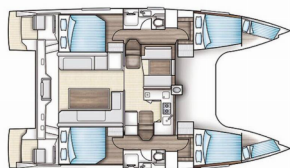

NAUTITECH 40 OPEN

Kalea (2015)

BRAIN Yachting or type unknown

BRAIN Yachting • Neubaugasse 43/4 • 1070 Vienna • Austria

Phone: +43 1 435 0804

E-mail: relax@brain-yachting.com

Web: www.brain-yachting.com

Yacht Base	Marina Hramina, Murter, Croatia
Yacht ID	333
Yacht Brands	Nautitech
Yacht Name	Kalea
Production Year	2015
Length	11.98 M
Cabins	4 + 2
Berths	8 + 2
Max Persons	10
WC	2

COMFORT: Cockpit cushions

DECK: Anchor Jambo, Anchor line, Anchor swivel, Bathing platform, Bimini top, Black ball, Black conus, Boat hook, Bosun's chair (Safe seat) (boatswain's chair), Canister for water, Cockpit table with light, Cockpit/stern, outside shower, Davit, Dinghy, Dinghy (byboat) pump, Electric anchor windlass, Fenders, Gangway, Hawser, Impeller, V-belt, oilfilter, Jerry cans for diesel, Main anchor, Mooring ropes, Plastic bucket, Repair box for dinghy, Round/globular fender, Spare anchor (Reserve, Auxiliary anchor), Spotlight / Headlights, Spring line, Teak cockpit, Water hose

ENTERTAINMENT: Outdoor speakers, Radio

GALLEY: Gas bottles, Hot water, Kitchen utensils (Galley equipment, cutlery), Refrigerator

INTERIOR: Barometer, Clock

NAVIGATION: Autopilot, Binoculars, Bretonplotter, GPS chart plotter - cockpit, Harbour guides, Logge/Lot/Speed, Nautical charts, Navigation set, Radar, Radar reflector, Wind instrument/Anemometer, Windex

SAFETY: Distress flare box, Fire extinguisher, First aid kit, Flashlight, Fog horn, Life belts (Safety harness), Life buoy + Flashing light, Liferaft, Self inflating life vest, Set of tools, VHF radio, Wire (shroud) cutter

SAILS: Electric winch, Lazy bag, Lazy jacks

YACHT ELECTRICS: Batteries, Battery charger, Generator, Heating, Inverter, Shore connection 220 V, Solar panels