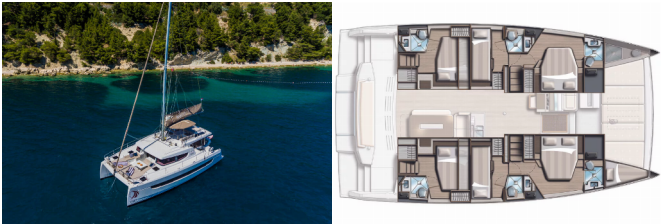

Web: [www.brain-yachting.com](http://www.brain-yachting.com)

<b>Yacht Base</b>	Marina Kornati, Biograd, Croatia
<b>Yacht ID</b>	3326
<b>Yacht Brands</b>	Catana
<b>Yacht Name</b>	Aldebaran
<b>Production Year</b>	2021
<b>Length</b>	14.86 M
<b>Cabins</b>	6 + 1
<b>Berths</b>	12 + 1
<b>Max Persons</b>	13
<b>WC</b>	7

**COMFORT:** Bed linen, Cockpit cushions, Sun mattresses

**DECK:** Bathing platform, Bimini top, Cockpit table, Cockpit/stern, outside shower, Dinghy, Flybridge, Forward cockpit, Outboard engine 8 HP

**ENTERTAINMENT:** Outdoor speakers, Radio CD player, Wi-Fi Internet