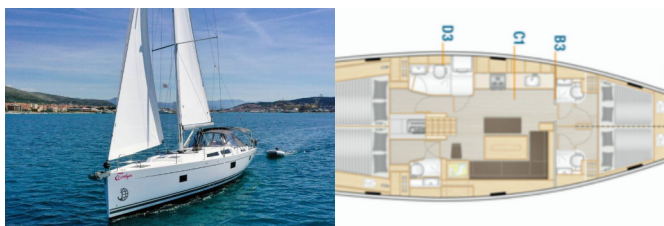

Web: [www.brain-yachting.com](http://www.brain-yachting.com)

<b>Yacht Base</b>	Trogir, Yachtclub Seget (Marina Baotić), Croatia
<b>Yacht ID</b>	3272
<b>Yacht Brands</b>	Hanse Yachts
<b>Yacht Name</b>	Evelyn
<b>Production Year</b>	2022
<b>Length</b>	15.55 M
<b>Cabins</b>	4
<b>Berths</b>	8 + 1
<b>WC</b>	4

**COMFORT:** Bed linen, Blankets, Cockpit cushions, Pillows, Towels

**DECK:** Anchor with chain, Bimini top, Cockpit table, Cockpit/stern, outside shower, Dinghy, Electric anchor windlass, Fenders, Gangway, Grill/Barbecue/Plancha, Mooring ropes, Spare anchor (Reserve, Auxiliary anchor), Sprayhood