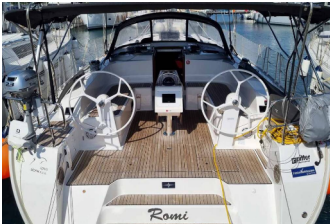

BAVARIA CRUISER 46

Romi (2022)

[BRAIN Yachting](#) or type unknown

BRAIN Yachting • Neubaugasse 43/4 • 1070 Vienna • Austria

Phone: +43 1 435 0804

E-mail: relax@brain-yachting.com

Web: www.brain-yachting.com

Yacht Base	Marina Punat, Krk, Croatia
Yacht ID	3245
Yacht Brands	Bavaria
Yacht Name	Romi
Production Year	2022
Length	14.27 M
Cabins	4
Berths	8 + 1
Max Persons	9
WC	3

COMFORT: Cockpit cushions

DECK: Anchor line, Anchor swivel, Bimini top, Black ball, Black conus, Boat hook, Bosun's chair (Safe seat) (boatswain's chair), Canister for water, Cockpit full tent, Cockpit table with light, Cockpit/stern, outside shower, Dinghy, Dinghy (byboat) pump, Electric anchor windlass, Fenders, Gangway, Impeller, V-belt, oilfilter, Jerry cans for diesel, Main anchor, Mooring ropes, Plastic bucket, Repair box for dinghy, Round/globalar fender, Spare anchor (Reserve, Auxiliary anchor), Spotlight / Headlights, Sprayhood, Teak cockpit, Water hose

SAFETY: Distress signals, Fire extinguisher, First aid kit, Flashlight, Fog horn, Life belts (Safety harness), Life buoy + Flashing light, Life jackets, Set of tools, VHF radio

SAILS: Gennaker-device

YACHT ELECTRICS: Air Conditioning, Battery charger, Heating, Shore connection 220 V, Solar panels, USB sockets