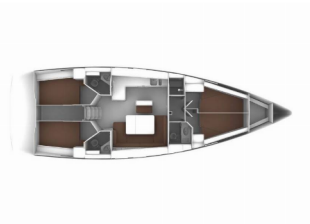

BAVARIA CRUISER 46

Romi (2022)

[BRAIN Yachting](#) or type unknown

BRAIN Yachting • Neubaugasse 43/4 • 1070 Vienna • Austria

Phone: +43 1 435 0804

E-mail: relax@brain-yachting.com

Web: www.brain-yachting.com

Yacht Base	Marina Punat, Krk, Croatia
Yacht ID	3245
Yacht Brands	Bavaria
Yacht Name	Romi
Production Year	2022
Length	14.27 M
Cabins	4
Berths	8 + 1
Max Persons	9
WC	3

COMFORT: Cockpit cushions

DECK: Anchor line, Anchor swivel, Bimini top, Black ball, Black conus, Boat hook, Bosun's chair (Safe seat) (boatswain's chair), Canister for water, Cockpit full tent, Cockpit table with light, Cockpit/stern, outside shower, Dinghy, Dinghy (byboat) pump, Electric anchor windlass, Fenders, Gangway, Impeller, V-belt, oilfilter, Jerry cans for diesel, Main anchor, Mooring ropes, Plastic bucket, Repair box for dinghy, Round/globalar fender, Spare anchor (Reserve, Auxiliary anchor), Spotlight / Headlights, Sprayhood, Teak cockpit, Water hose