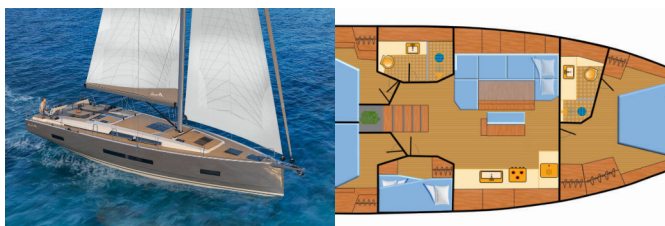

HANSE 460

Freebe (2022)

[BRAIN Yachting](#) or type unknown

BRAIN Yachting • Neubaugasse 43/4 • 1070 Vienna • Austria

Phone: +43 1 435 0804

E-mail: relax@brain-yachting.com

Web: www.brain-yachting.com

Yacht Base	Marina Tehnomont Veruda, Pula, Croatia
Yacht ID	3221
Yacht Brands	Hanse Yachts
Yacht Name	Freebe
Production Year	2022
Length	14.60 M
Cabins	4
Berths	8 + 2
Max Persons	10
WC	2

COMFORT: Cockpit cushions

DECK: Anchor light, Anchor with chain, Bathing platform, Bimini top, Cockpit fridge, Cockpit table, Cockpit/stern, outside shower, Electric anchor windlass, Grill/Barbecue/Plancha, Remote control for anchor winch with chain counter at helm, Removable cockpit bench, Set for steerman (helmsman's chair), Spare anchor (Reserve, Auxiliary anchor), Swimming ladder, Teak cockpit

ENTERTAINMENT: Radio, TV, USB, Wet bar, Wi-Fi Internet

GALLEY: Freezer, Gas cookers, Hot water, Kitchen utensils (Galley equipment, cutlery), Oven, Pressurized water system, Refrigerator, Sink

INTERIOR: Clock, Electric toilet, Hatch shades, Indirect lighting in cabins and salon, LED ceiling lights, LED interior lights, Lowerable salon table, Oak interior, Safe

NAVIGATION: AIS, Autopilot, Binoculars, Bow thruster, Compass, Echosounder/Depthsounder, GPS chart plotter - cockpit, Hand bearing compass, List of lights, Nautical charts, Navigation (Nautical) charts and nautical guide, Navigation/position Lights, Windex

SAFETY: Black Water Tank, Distress signals, Emergency tiller, Fire extinguisher, First aid kit, Flashlight, Fog horn, Life buoy + Flashing light, Lifelines, Liferaft, Self inflating life vest, Set of tools, Torch, VHF radio, Wire (shroud) cutter

SAILS: Bowsprit, Gennaker-device, Halyard winches, Main sheet winches

YACHT ELECTRICS: Battery charger, Bilge pump - Electric, Converter 220V/12V, Heating, Inverter, Plug 220V, 12 V, Shore power cable, Solar panels