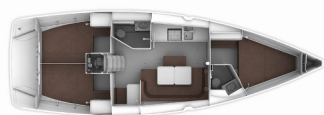

Yacht Base	Marina Hramina, Murter, Croatia
Yacht ID	320
Yacht Brands	Bavaria
Yacht Name	MH 58
Production Year	2016
Length	12.35 M
Cabins	3
Berths	6 + 1
Max Persons	7
WC	2

COMFORT: Bed linen, Blankets, Pillows, Towels

DECK: Anchor with chain, Bathing platform, Bilge pump - Mechanic, Bimini top, Boat hook, Bosun's chair (Safe seat) (boatswain's chair), Cockpit table, Cockpit/stern, outside shower, Deck brush, Dinghy, Electric anchor windlass, Fenders, Fuel funnel, Gangway, Impeller, Jerry cans for diesel, Main Deck Compass, Mooring ropes, Plastic bucket, Reserve motor oil, Sprayhood, Swimming ladder, Teak cockpit, Water hose, Winch handles