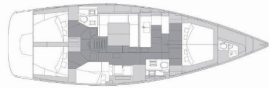

Yacht Base	Marina Tehnomont Veruda, Pula, Croatia
Yacht ID	3176
Yacht Brands	Elan Marine
Yacht Name	Sea Duce
Production Year	2017
Length	15.20 M
Cabins	5 + 1
Berths	10 + 2 + 1
Max Persons	12
WC	2 + 1

COMFORT: Cockpit cushions, Deck cushions