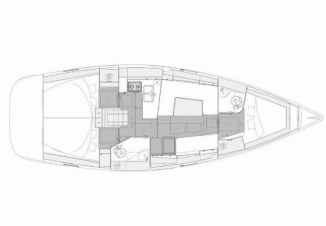

ELAN IMPRESSION 40.1

Oto (2022)

BRAIN Yachting Image not found or type unknown

BRAIN Yachting • Neubaugasse 43/4 • 1070 Vienna • Austria

Phone: +43 1 435 0804

E-mail: relax@brain-yachting.com

Web: www.brain-yachting.com

DECK: Bimini top, Cockpit fridge, Cockpit table, Cockpit/stern, outside shower, Dinghy, Electric anchor windlass, Grill/Barbecue/Plancha, Sprayhood, Teak cockpit

ENTERTAINMENT: Outdoor speakers, Radio, TV

Yacht ID 3170

Yacht Brands Elan Marine

Yacht Name Oto

Production Year 2022

Length 11.99 M

Cabins 3

Berths 6 + 2

WC 2