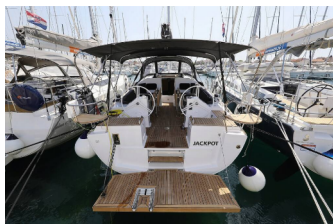

Yacht Base	Marina Kornati, Biograd, Croatia
Yacht ID	3161
Yacht Brands	Elan Marine
Yacht Name	Jackpot
Production Year	2022
Length	13.51 M
Cabins	4
Berths	8 + 2
WC	2

COMFORT: Cockpit cushions

DECK: Anchor winch remote control, Anchor with chain, Bathing platform, Bimini top, Bosun's chair (Safe seat) (boatswain's chair), Cockpit fridge, Cockpit grill, Cockpit table, Cockpit/stern, outside shower, Dinghy, Electric anchor windlass, Fenders, Main anchor, Mooring ropes, Sea/Storm drogue anchor, Spare anchor (Reserve, Auxiliary anchor), Sprayhood, Teak cockpit

ENTERTAINMENT: FUSION sound system, Outdoor speakers

GALLEY: Freezer, Gas bottles, Hot water, Kitchen utensils (Galley equipment, cutlery), Refrigerator, Stove

INTERIOR: Convertible table in salon

NAVIGATION: 3 blade folding propeller, AIS, Autopilot, Bow thruster, Compass, Depthsounder, Divider, nautic chart, GPS chart plotter - cockpit, Hand bearing compass, Harbour guides, Log/speed instrument, Navigation (Nautical) charts and nautical guide, Radar reflector, Wind instrument/Anemometer, Windex