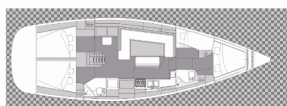

Yacht Base	Marina Kornati, Biograd, Croatia
Yacht ID	3161
Yacht Brands	Elan Marine
Yacht Name	Jackpot
Production Year	2022
Length	13.51 M
Cabins	4
Berths	8 + 2
WC	2

COMFORT: Cockpit cushions

DECK: Anchor winch remote control, Anchor with chain, Bathing platform, Bimini top, Bosun's chair (Safe seat) (boatswain's chair), Cockpit fridge, Cockpit grill, Cockpit table, Cockpit/stern, outside shower, Dinghy, Electric anchor windlass, Fenders, Main anchor, Mooring ropes, Sea/Storm drogue anchor, Spare anchor (Reserve, Auxiliary anchor), Sprayhood, Teak cockpit