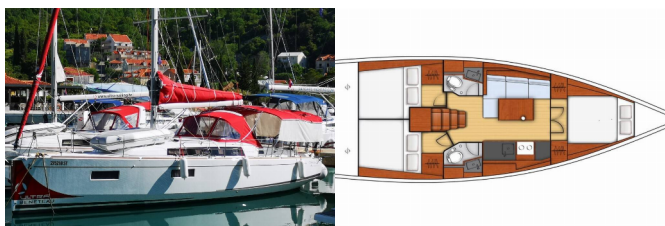

OCEANIS 38.1

Teodora (2022)

BRAIN Yachting or type unknown

BRAIN Yachting • Neubaugasse 43/4 • 1070 Vienna • Austria

Phone: +43 1 435 0804

E-mail: relax@brain-yachting.com

Web: www.brain-yachting.com

Yacht Base	Dubrovnik, Komolac, ACI Marina Dubrovnik, Croatia
Yacht ID	3139
Yacht Brands	Beneteau
Yacht Name	Teodora
Production Year	2022
Length	11.50 M
Cabins	3
Berths	6 + 2
WC	2

COMFORT: Bed linen, Cockpit cushions, Mosquito nets, Towels

DECK: Anchor winch remote control, Bathing platform, Bilge pump - Mechanic, Bimini top, Boat hook, Bosun's chair (Safe seat) (boatswain's chair), Cockpit table, Cockpit/stern, outside shower, Dinghy, Electric anchor windlass, Fenders, Gangway, Spare anchor (Reserve, Auxiliary anchor), Sprayhood, Teak cockpit, Teak seats in cockpit

ENTERTAINMENT: FUSION sound system, Indoor speakers, Outdoor speakers, Wi-Fi Internet

GALLEY: Freezer, Gas bottles, Hot water, Kitchen utensils (Galley equipment, cutlery), Oven, Refrigerator, Stove

INTERIOR: Electric fans in cabins

NAVIGATION: Autopilot, Binoculars, Compass, GPS chart plotter - cockpit, Navigation (Nautical) charts and nautical guide, Pilot book, Speedometer (Speed log), Wind instrument/Anemometer

SAFETY: Black Water Tank, Buoyant smoke signal, Distress signals, Fire axe, Fire extinguisher, First aid kit, Fog horn, Life belts (Safety harness), Life jackets, VHF radio

SAILS: Genoa, Lazy bag, Sails

YACHT ELECTRICS: Air Conditioning, Battery charger, Bilge pump - Electric, Heating, Service batteries, Shore connection 220 V, Solar panels