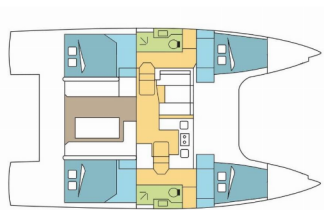

NAUTITECH 40 OPEN

ANTIPODES (2022)

BRAIN Yachting or type unknown

BRAIN Yachting • Neubaugasse 43/4 • 1070 Vienna • Austria

Phone: +43 1 435 0804

E-mail: relax@brain-yachting.com

Web: www.brain-yachting.com

COMFORT: Cockpit cushions, Mosquito nets

DECK: Bimini top, Cockpit table, Cockpit/stern, outside shower, Davit, Dinghy, Electric anchor windlass, Outboard engine, Swimming ladder

ENTERTAINMENT: Outdoor speakers, Radio

GALLEY: Kitchen utensils (Galley equipment, cutlery), Microwave, Oven, Refrigerator, Stove

INTERIOR: Electric toilet, Portable cooling fan

NAVIGATION: AIS, Autopilot, Depthsounder, GPS chart plotter, Speedometer (Speed log), Wind instrument/Anemometer

SAFETY: VHF radio

SAILS: Electric winch, Lazy bag, Lazy jacks

YACHT ELECTRICS: Inverter, Solar panels, USB sockets

Yacht Base Whitsundays, Airlie Beach, Coral Sea Marina, Australia And Oceania

Yacht ID 3132

Yacht Brands Nautitech

Yacht Name ANTIPODES

Production Year 2022

Length 11.98 M

Cabins 4

Berths 8

Max Persons 8

WC 2