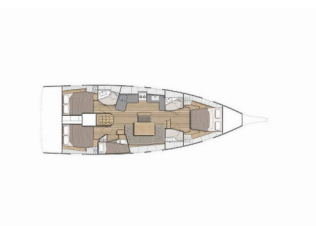

OCEANIS 46.1

Maya (2022)

BRAIN Yachting or type unknown

BRAIN Yachting • Neubaugasse 43/4 • 1070 Vienna • Austria

Phone: +43 1 435 0804

E-mail: relax@brain-yachting.com

Web: www.brain-yachting.com

Yacht Base	Lefkas, D-Marin, Greece
Yacht ID	3130
Yacht Brands	Beneteau
Yacht Name	Maya
Production Year	2022
Length	14.60 M
Cabins	4
Berths	8 + 1
Max Persons	9
WC	2

COMFORT: Cockpit cushions

DECK: Anchor line, Anchor swivel, Bimini top, Black ball, Black conus, Boat hook, Bosun's chair (Safe seat) (boatswain's chair), Canister for water, Cockpit full tent, Cockpit table, Cockpit table with light, Cockpit/stern, outside shower, Dinghy, Dinghy (byboat) pump, Electric anchor windlass, Fenders, Gangway, Hawser, Impeller, V-belt, oilfilter, Jerry cans for diesel, Main anchor, Mooring ropes, Plastic bucket, Remote control for anchor winch with chain counter at helm, Repair box for dinghy, Round/globular fender, Spare anchor (Reserve, Auxiliary anchor), Spotlight / Headlights, Sprayhood, Spring line, Teak cockpit, Teak deck, Water hose