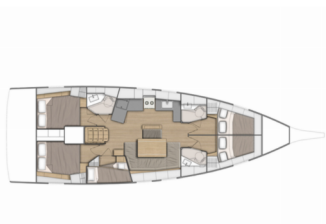

Yacht Base	Athens, Alimos Marina, Greece
Yacht ID	3122
Yacht Brands	Beneteau
Yacht Name	Mary Too
Production Year	2022
Length	14.60 M
Cabins	5
Berths	10 + 2
WC	3

COMFORT: Blankets, Pillows

DECK: Anchor, Bathing platform, Bimini top, Cockpit/stern, outside shower, Dinghy with outboard engine, Sprayhood