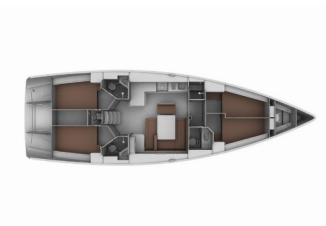

BAVARIA CRUISER 45

Alena (2013)

BRAIN Yachting or type unknown

BRAIN Yachting • Neubaugasse 43/4 • 1070 Vienna • Austria

Phone: +43 1 435 0804

E-mail: relax@brain-yachting.com

Web: www.brain-yachting.com

DECK: Bathing platform, Bilge pump - Mechanic, Bimini top, Cockpit/stern, outside shower, Dinghy, Electric anchor windlass, Sprayhood, Swimming ladder, Teak cockpit

ENTERTAINMENT: Outdoor speakers, Radio CD player

GALLEY: Hot water, Microwave, Oven, Refrigerator

NAVIGATION: AIS, Autopilot, Bow thruster, GPS chart plotter, Log, Speed, Depth- echo sounder, Navtex, Radar, Wind instrument/Anemometer, Windex

SAFETY: Automatic Inflatable Life Jacket, Distress flare box, EPIRB-Distress radio beacons, Fog horn, Life jacket (children), VHF radio

YACHT ELECTRICS: 12V Socket, Battery charger, Bilge pump - Electric, Converter 220V/12V, Heating

Yacht Base Palma De Mallorca, La Lonja, Spain

Yacht ID 3100

Yacht Brands Bavaria

Yacht Name Alena

Production Year 2013

Length 14.27 M

Cabins 4

Berths 8

Max Persons 8

WC 3