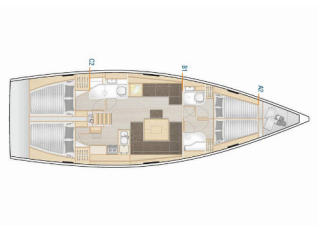

Web: [www.brain-yachting.com](http://www.brain-yachting.com)

<b>Yacht Base</b>	Trogir, Yachtclub Seget (Marina Baotić), Croatia
<b>Yacht ID</b>	3082
<b>Yacht Brands</b>	Hanse Yachts
<b>Yacht Name</b>	Kind Of Magic
<b>Production Year</b>	2022
<b>Length</b>	14.04 M
<b>Cabins</b>	4
<b>Berths</b>	8 + 2
<b>Max Persons</b>	10
<b>WC</b>	2

**COMFORT:** Bed linen

**DECK:** Bathing platform, Bimini top, Cockpit table, Cockpit/stern, outside shower, Dinghy, Electric anchor windlass, Sprayhood, Teak cockpit

**ENTERTAINMENT:** Outdoor speakers, Radio CD player