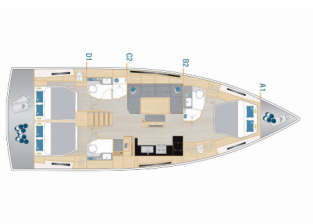

HANSE 460

Chrisphi (2022)

BRAIN Yachting or type unknown

BRAIN Yachting • Neubaugasse 43/4 • 1070 Vienna • Austria

Phone: +43 1 435 0804

E-mail: relax@brain-yachting.com

Web: www.brain-yachting.com

Yacht Base	Trogir, Yachtclub Seget (Marina Baotić), Croatia
Yacht ID	3081
Yacht Brands	Hanse Yachts
Yacht Name	Chrisphi
Production Year	2022
Length	14.60 M
Cabins	3
Berths	6 + 2
Max Persons	8
WC	3

COMFORT: Bed linen, Cockpit cushions

DECK: Bathing platform, Bimini top, Cockpit table, Cockpit/stern, outside shower, Dinghy, Electric anchor windlass, Sprayhood, Teak cockpit, Teak deck

ENTERTAINMENT: LCD TV, Outdoor speakers, Radio CD player