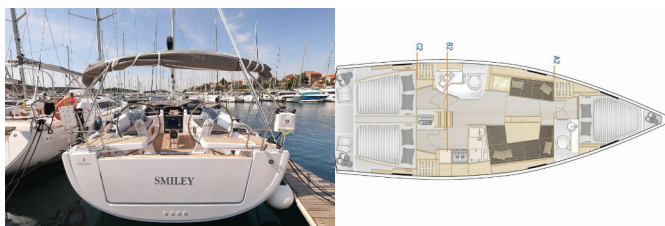

HANSE 388

Smiley (2023)

BRAIN Yachting or type unknown

BRAIN Yachting • Neubaugasse 43/4 • 1070 Vienna • Austria

Phone: +43 1 435 0804

E-mail: relax@brain-yachting.com

Web: www.brain-yachting.com

Yacht Base	Marina Mandalina, Sibenik, Croatia
Yacht ID	3070
Yacht Brands	Hanse Yachts
Yacht Name	Smiley
Production Year	2023
Length	11.40 M
Cabins	3
Berths	6 + 2
Max Persons	8
WC	2

COMFORT: Bed linen

DECK: Bathing platform, Bimini top, Cockpit table, Cockpit/stern, outside shower, Dinghy, Electric anchor windlass, Sprayhood, Teak cockpit

ENTERTAINMENT: Indoor speakers, Outdoor speakers, Radio with USB