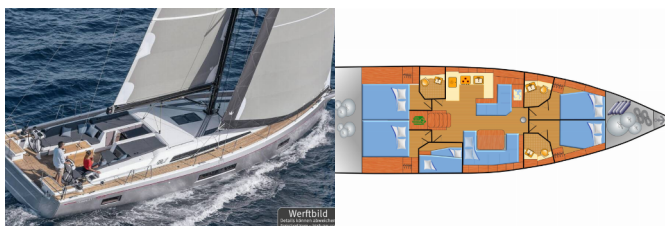

OCEANIS 51.1

Obelix (2022)

BRAIN Yachting or type unknown

BRAIN Yachting • Neubaugasse 43/4 • 1070 Vienna • Austria

Phone: +43 1 435 0804

E-mail: relax@brain-yachting.com

Web: www.brain-yachting.com

Yacht Base	Marina Tehnomont Veruda, Pula, Croatia
Yacht ID	3039
Yacht Brands	Beneteau
Yacht Name	Obelix
Production Year	2022
Length	15.94 M
Cabins	5
Berths	10 + 1
Max Persons	11
WC	3

COMFORT: Cockpit cushions, Mattresses, Mosquito nets, Sundeck cushions

DECK: Anchor light, Bathing platform, Bimini top, Boat hook, Bosun's chair (Safe seat) (boatswain's chair), Cockpit table, Cockpit/stern, outside shower, Deck brush, Electric anchor windlass, Fenders, Gangway, Mooring Cleats, Mooring ropes, Sailor's knife, Spare anchor (Reserve, Auxiliary anchor), Sprayhood, Swimming ladder, Teak cockpit, Teak seats in cockpit

SAILS: Winch

YACHT ELECTRICS: 12V Socket, 220V socket, Bilge pump - Electric, Converter 220V/12V, Heating, Inverter, Shore power cable, Solar panels, USB sockets

PRICE AND AVAILABILITY

Oceanis 51.1 Obelix (2022)