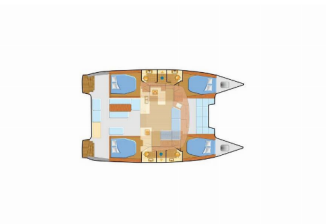

FONTAINE PAJOT ASTREA 42

Arisa (2022)

BRAIN Yachting or type unknown

BRAIN Yachting • Neubaugasse 43/4 • 1070 Vienna • Austria

Phone: +43 1 435 0804

E-mail: relax@brain-yachting.com

Web: www.brain-yachting.com

Yacht Base	Marina Frapa, Rogoznica, Croatia
Yacht ID	3035
Yacht Brands	Fountaine Pajot
Yacht Name	Arisa
Production Year	2022
Length	12.58 M
Cabins	4
Berths	8 + 2
Max Persons	10
WC	4

COMFORT: Cockpit cushions, Sundeck cushions

DECK: Aft lounge area, Anchor, Bimini top, Chain counter on helm station, Cockpit grill, Cockpit table, Cockpit/stern, outside shower, Davit, Electric anchor windlass, Gangway, Teak cockpit, Transportable Bilge pump

ENTERTAINMENT: Indoor speakers, Outdoor speakers, Radio, TV, Wi-Fi Internet

GALLEY: Hot water, Kitchen utensils (Galley equipment, cutlery), NESPRESSO coffee machine, Oven, Pressurized water system, Refrigerator, Stove

INTERIOR: Convertible table in salon, Electric fans, Electric toilet, LED ceiling lights, LED lights, Safe, Salon table, Sofa

NAVIGATION: AIS, Autopilot, Binoculars, Cockpit control panel, Depthsounder, GPS, GPS chart plotter, Helm station, Navigation (Nautical) charts and nautical guide, Navigation/position Lights, Radar reflector, Speedometer (Speed log), Wind instrument/Anemometer

SAFETY: Black Water Tank, Distress signals, Fire extinguisher, First aid kit, Fog horn, Life buoy + Flashing light, Lifelines, Liferaft, Self inflating life vest, VHF radio

SAILS: Electric winch, Lazy bag, Lazy jacks

YACHT ELECTRICS: 220V socket, Bilge pump - Electric, Converter 220V/12V, Heating, Inverter, Isotherm boiler, Solar panels