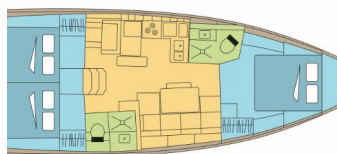

SUN ODYSSEY 440

LATIKA (2022)

BRAIN Yachting or type unknown

BRAIN Yachting • Neubaugasse 43/4 • 1070 Vienna • Austria

Phone: +43 1 435 0804

E-mail: relax@brain-yachting.com

Web: www.brain-yachting.com

DECK: Bimini top, Cockpit table, Dinghy, Electric anchor windlass, Outboard engine, Sprayhood

ENTERTAINMENT: Snorkeling equipment

GALLEY: Hot water, Kitchen utensils (Galley equipment, cutlery), Oven, Refrigerator, Stove

INTERIOR: Electric toilet

NAVIGATION: Autopilot, Depthsounder, GPS chart plotter, Speedometer (Speed log), Wind instrument/Anemometer

SAFETY: VHF radio

SAILS: Self tailing (manual) winch

YACHT ELECTRICS: Air Conditioning, Generator, Inverter

Yacht Base BVI, Hodge's Creek Marina,
British Virgin Islands

Yacht ID 2984

Yacht Brands Jeanneau

Yacht Name LATIKA

Production Year 2022

Length 13.00 M

Cabins 3

Berths 6

Max Persons 6

WC 2