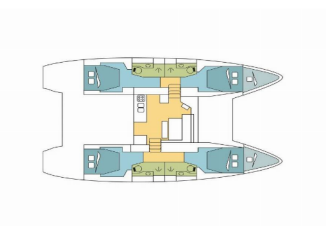

LAGOON 46

TIGRE (2022)

BRAIN Yachting or type unknown

BRAIN Yachting • Neubaugasse 43/4 • 1070 Vienna • Austria

Phone: +43 1 435 0804

E-mail: relax@brain-yachting.com

Web: www.brain-yachting.com

Yacht Base	BVI, Hodge's Creek Marina, British Virgin Islands
Yacht ID	2975
Yacht Brands	Lagoon
Yacht Name	TIGRE
Production Year	2022
Length	13.99 M
Cabins	4 + 2
Berths	8 + 2 + 2
Max Persons	12
WC	4