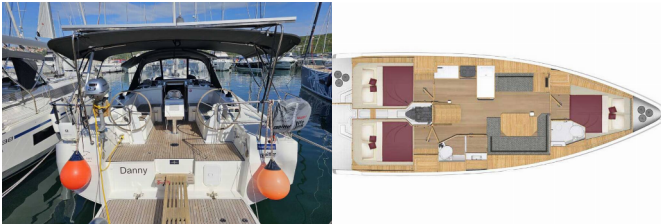

BAVARIA C38

Danny (2022)

BRAIN Yachting or type unknown

BRAIN Yachting • Neubaugasse 43/4 • 1070 Vienna • Austria

Phone: +43 1 435 0804

E-mail: relax@brain-yachting.com

Web: www.brain-yachting.com

Yacht Base	Marina Punat, Krk, Croatia
Yacht ID	2974
Yacht Brands	Bavaria
Yacht Name	Danny
Production Year	2022
Length	11.31 M
Cabins	3
Berths	6 + 1
Max Persons	7
WC	2

COMFORT: Cockpit cushions

DECK: Anchor line, Anchor swivel, Bimini top, Black ball, Black conus, Boat hook, Bosun's chair (Safe seat) (boatswain's chair), Canister for water, Cockpit full tent, Cockpit table with light, Cockpit/stern, outside shower, Dinghy, Dinghy (byboat) pump, Electric anchor windlass, Fenders, Gangway, Impeller, V-belt, oilfilter, Jerry cans for diesel, Main anchor, Mooring ropes, Plastic bucket, Repair box for dinghy, Round/globalar fender, Spare anchor (Reserve, Auxiliary anchor), Spotlight / Headlights, Sprayhood, Teak cockpit, Water hose