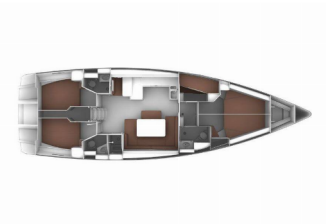

Yacht Base	Kos, Kos Marina, Greece
Yacht ID	2967
Yacht Brands	Bavaria
Yacht Name	Callisti
Production Year	2016
Length	15.59 M
Cabins	5
Berths	10 + 2
Max Persons	12
WC	3

ADDITIONAL: Flag

COMFORT: Blankets, Pillows

DECK: Anchor with chain, Bathing platform, Bimini top, Boat hook, Bosun's chair (Safe seat) (boatswain's chair), Cockpit/stern, outside shower, Dinghy, Electric anchor windlass, Floating rope, Gangway, Gasoline, Main anchor, Main Deck Compass, Mooring ropes, Repair box for dinghy, Reserve motor oil, Spare anchor (Reserve, Auxiliary anchor), Sprayhood