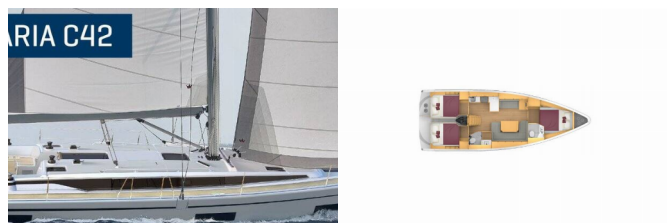

| | |
|------------------------|------------------------------|
| Yacht Base | Corfu, Gouvia Marina, Greece |
| Yacht ID | 2931 |
| Yacht Brands | Bavaria |
| Yacht Name | Sofia |
| Production Year | 2022 |
| Length | 12.40 M |
| Cabins | 3 |
| Berths | 6 + 1 |
| Max Persons | 7 |
| WC | 2 |