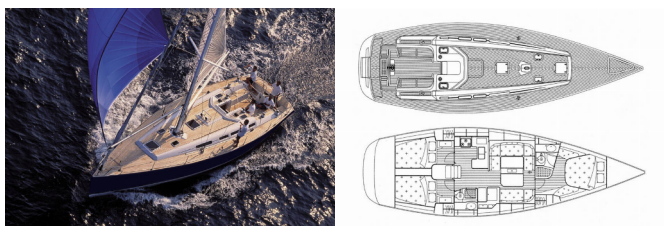

# GRAND SOLEIL 45

Pingala (2005)

BRAIN Yachting Image not found or type unknown

**BRAIN Yachting • Neubaugasse 43/4 • 1070 Vienna • Austria**

Phone: +43 1 435 0804

E-mail: [relax@brain-yachting.com](mailto:relax@brain-yachting.com)

Web: [www.brain-yachting.com](http://www.brain-yachting.com)

<b>Yacht Base</b>	Marina Mandalina, Sibenik, Croatia
<b>Yacht ID</b>	293
<b>Yacht Brands</b>	Cantiere Del Pardo (Grand Soleil)
<b>Yacht Name</b>	Pingala
<b>Production Year</b>	2005
<b>Length</b>	13.90 M
<b>Cabins</b>	3
<b>Berths</b>	6 + 2
<b>WC</b>	2