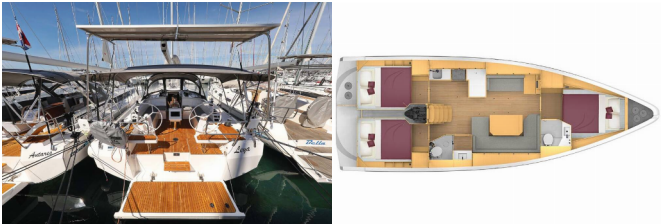

Yacht Base	Marina Kornati, Biograd, Croatia
Yacht ID	2923
Yacht Brands	Bavaria
Yacht Name	Leya
Production Year	2022
Length	12.40 M
Cabins	3
Berths	6 + 1
Max Persons	7
WC	2

COMFORT: Cockpit cushions

DECK: Anchor line, Anchor swivel, Bimini top, Black ball, Black conus, Boat hook, Bosun's chair (Safe seat) (boatswain's chair), Canister for water, Cockpit table, Cockpit/stern, outside shower, Dinghy, Dinghy (byboat) pump, Electric anchor windlass, Fenders, Gangway, Hawser, Impeller, V-belt, oilfilter, Jerry cans for diesel, Main anchor, Mooring ropes, Plastic bucket, Repair box for dinghy, Round/globular fender, Spare anchor (Reserve, Auxiliary anchor), Spotlight / Headlights, Sprayhood, Spring line, Teak cockpit, Water hose

ENTERTAINMENT: Outdoor speakers, Radio

GALLEY: Gas bottles, Hot water, Kitchen utensils (Galley equipment, cutlery), Refrigerator

INTERIOR: Barometer, Clock, Electric toilet

NAVIGATION: Autopilot, Bow thruster, Composite steering wheels, GPS chart plotter - cockpit, Harbour guides, Logge/Lot/Speed/Wind, Radar reflector, Spyglass with bearing compass