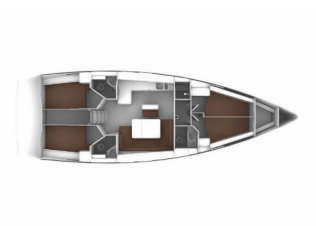

Web: [www.brain-yachting.com](http://www.brain-yachting.com)

<b>Yacht Base</b>	Marina Zadar (ex. Tankerkomerc), Croatia
<b>Yacht ID</b>	291
<b>Yacht Brands</b>	Bavaria
<b>Yacht Name</b>	Ticija
<b>Production Year</b>	2015
<b>Length</b>	14.27 M
<b>Cabins</b>	4
<b>Berths</b>	8 + 1
<b>Max Persons</b>	10
<b>WC</b>	3

**DECK:** Anchor with chain, Anchor with rope, Bathing platform, Bilge pump - Mechanic, Bimini top, Boat hook, Bosun's chair (Safe seat) (boatswain's chair), Cockpit light, Cockpit/stern, outside shower, Dinghy, Electric anchor windlass, Fenders, Jerry cans for diesel, Mooring ropes, Plastic bucket, Sprayhood, Teak cockpit, Water hose