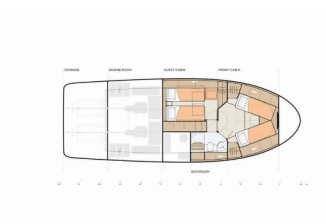

GREENLINE 40

Lady Elma (2022)

BRAIN Yachting or type unknown

BRAIN Yachting • Neubaugasse 43/4 • 1070 Vienna • Austria

Phone: +43 1 435 0804

E-mail: relax@brain-yachting.com

Web: www.brain-yachting.com

| | |
|------------------------|----------------------------------|
| Yacht Base | Marina Kornati, Biograd, Croatia |
| Yacht ID | 2827 |
| Yacht Brands | Greenline |
| Yacht Name | Lady Elma |
| Production Year | 2022 |
| Length | 11.99 M |
| Cabins | 2 |
| Berths | 4 + 2 |
| Max Persons | 6 |
| WC | 1 |

COMFORT: Cockpit cushions, Sundeck cushions

DECK: Anchor with chain, Bathing platform, Cockpit table, Cockpit/stern, outside shower, Dinghy, Electric anchor windlass, Fenders, Main anchor, Main Deck Compass, Mooring ropes, Sea/Storm drogue anchor, Sun roof, Swimming ladder, Teak cockpit, Teak seats in cockpit