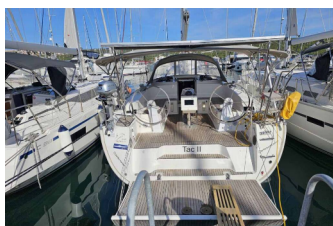

# BAVARIA CRUISER 46

Tac II (2017)

BRAIN Yachting or type unknown

**BRAIN Yachting • Neubaugasse 43/4 • 1070 Vienna • Austria**

Phone: +43 1 435 0804

E-mail: [relax@brain-yachting.com](mailto:relax@brain-yachting.com)

Web: [www.brain-yachting.com](http://www.brain-yachting.com)

<b>Yacht Base</b>	Marina Punat, Krk, Croatia
<b>Yacht ID</b>	2813
<b>Yacht Brands</b>	Bavaria
<b>Yacht Name</b>	Tac II
<b>Production Year</b>	2017
<b>Length</b>	14.27 M
<b>Cabins</b>	4
<b>Berths</b>	8 + 1
<b>Max Persons</b>	9
<b>WC</b>	3

**COMFORT:** Cockpit cushions, Mattresses

**DECK:** Anchor line, Anchor swivel, Bimini top, Black ball, Black conus, Boat hook, Bosun's chair (Safe seat) (boatswain's chair), Canister for water, Cockpit full tent, Cockpit table with light, Cockpit/stern, outside shower, Dinghy, Dinghy (byboat) pump, Electric anchor windlass, Fenders, Gangway, Impeller, V-belt, oilfilter, Jerry cans for diesel, Main anchor, Mooring ropes, Plastic bucket, Repair box for dinghy, Round/globalar fender, Spare anchor (Reserve, Auxiliary anchor), Spotlight / Headlights, Sprayhood, Teak cockpit, Water hose