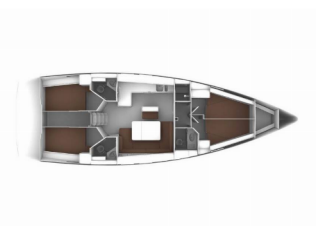

Web: [www.brain-yachting.com](http://www.brain-yachting.com)

<b>Yacht Base</b>	Marina Punat, Krk, Croatia
<b>Yacht ID</b>	2813
<b>Yacht Brands</b>	Bavaria
<b>Yacht Name</b>	Tac II
<b>Production Year</b>	2017
<b>Length</b>	14.27 M
<b>Cabins</b>	4
<b>Berths</b>	8 + 1
<b>Max Persons</b>	9
<b>WC</b>	3