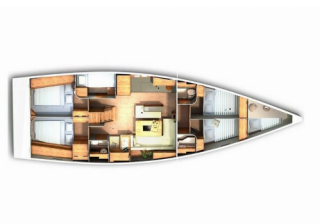

HANSE 505

Skyline (2017)

BRAIN Yachting or type unknown

BRAIN Yachting • Neubaugasse 43/4 • 1070 Vienna • Austria

Phone: +43 1 435 0804

E-mail: relax@brain-yachting.com

Web: www.brain-yachting.com

| | |
|------------------------|----------------------------|
| Yacht Base | Marina Punat, Krk, Croatia |
| Yacht ID | 2795 |
| Yacht Brands | Hanse Yachts |
| Yacht Name | Skyline |
| Production Year | 2017 |
| Length | 15.40 M |
| Cabins | 5 + 1 |
| Berths | 10 + 1 + 1 |
| Max Persons | 12 |
| WC | 2 + 1 |

COMFORT: Cockpit cushions

DECK: Anchor line, Anchor swivel, Bimini top, Black ball, Black conus, Boat hook, Bosun's chair (Safe seat) (boatswain's chair), Canister for water, Chairs, Cockpit fridge, Cockpit table with light, Cockpit/stern, outside shower, Dinghy, Dinghy (byboat) pump, Electric anchor windlass, Fenders, Gangway, Impeller, V-belt, oilfilter, Jerry cans for diesel, Main anchor, Mooring ropes, Plastic bucket, Repair box for dinghy, Round/globular fender, Spare anchor (Reserve, Auxiliary anchor), Spotlight / Headlights, Sprayhood, Spring line, Teak cockpit, Water hose