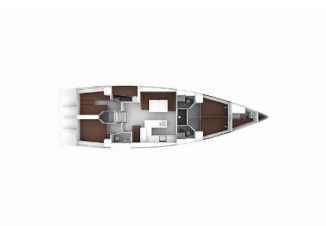

# BAVARIA CRUISER 56

Searex (2014)

[BRAIN Yachting](#) or type unknown

**BRAIN Yachting • Neubaugasse 43/4 • 1070 Vienna • Austria**

Phone: +43 1 435 0804

E-mail: [relax@brain-yachting.com](mailto:relax@brain-yachting.com)

Web: [www.brain-yachting.com](http://www.brain-yachting.com)

**DECK:** Bimini top, Dinghy with outboard engine, Sprayhood, Teak cockpit

**ENTERTAINMENT:** Radio CD player

**INTERIOR:** Electric toilet

**NAVIGATION:** Bow thruster, GPS chart plotter - cockpit

**YACHT ELECTRICS:** Air Conditioning, Batteries, Generator

**Yacht Base** Athens, Alimos Marina, Greece

**Yacht ID** 2789

**Yacht Brands** Bavaria

**Yacht Name** Searex

**Production Year** 2014

**Length** 16.75 M