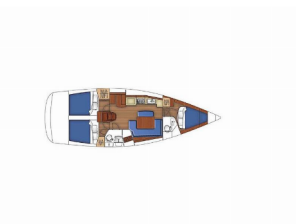

Yacht Base	Göcek, Turkey
Yacht ID	2786
Yacht Brands	Beneteau
Yacht Name	Nar
Production Year	2011
Length	12.17 M
Cabins	3
Berths	6
Max Persons	6
WC	2

COMFORT: Cockpit cushions

DECK: Anchor swivel, Bimini top, Black ball, Black conus, Boat hook, Bosun's chair (Safe seat) (boatswain's chair), Cockpit table with light, Cockpit/stern, outside shower, Dinghy, Dinghy (byboat) pump, Fenders, Gangway, Hawser, Impeller, V-belt, oilfilter, Main anchor, Mooring ropes, Plastic bucket, Remote control for anchor winch with chain counter at helm, Repair box for dinghy, Round/globular fender, Spare anchor (Reserve, Auxiliary anchor), Spotlight / Headlights, Sprayhood, Spring line, Teak cockpit, Water hose