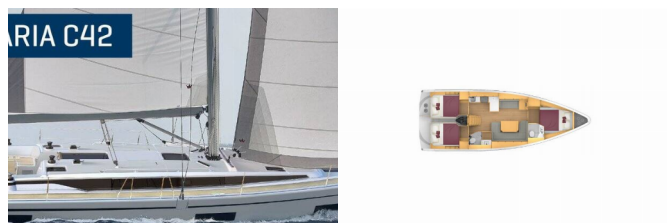

Web: [www.brain-yachting.com](http://www.brain-yachting.com)

<b>Yacht Base</b>	Athens, Alimos Marina, Greece
<b>Yacht ID</b>	2744
<b>Yacht Brands</b>	Bavaria
<b>Yacht Name</b>	Josef
<b>Production Year</b>	2021
<b>Length</b>	12.40 M
<b>Cabins</b>	3
<b>Berths</b>	6 + 2
<b>Max Persons</b>	8
<b>WC</b>	2

**COMFORT:** Cockpit cushions

**DECK:** Bathing platform, Bimini top, Cockpit table, Cockpit/stern, outside shower, Dinghy, Electric anchor windlass, Gangway, Ice box in cockpit, Outboard engine, Sprayhood, Swimming ladder